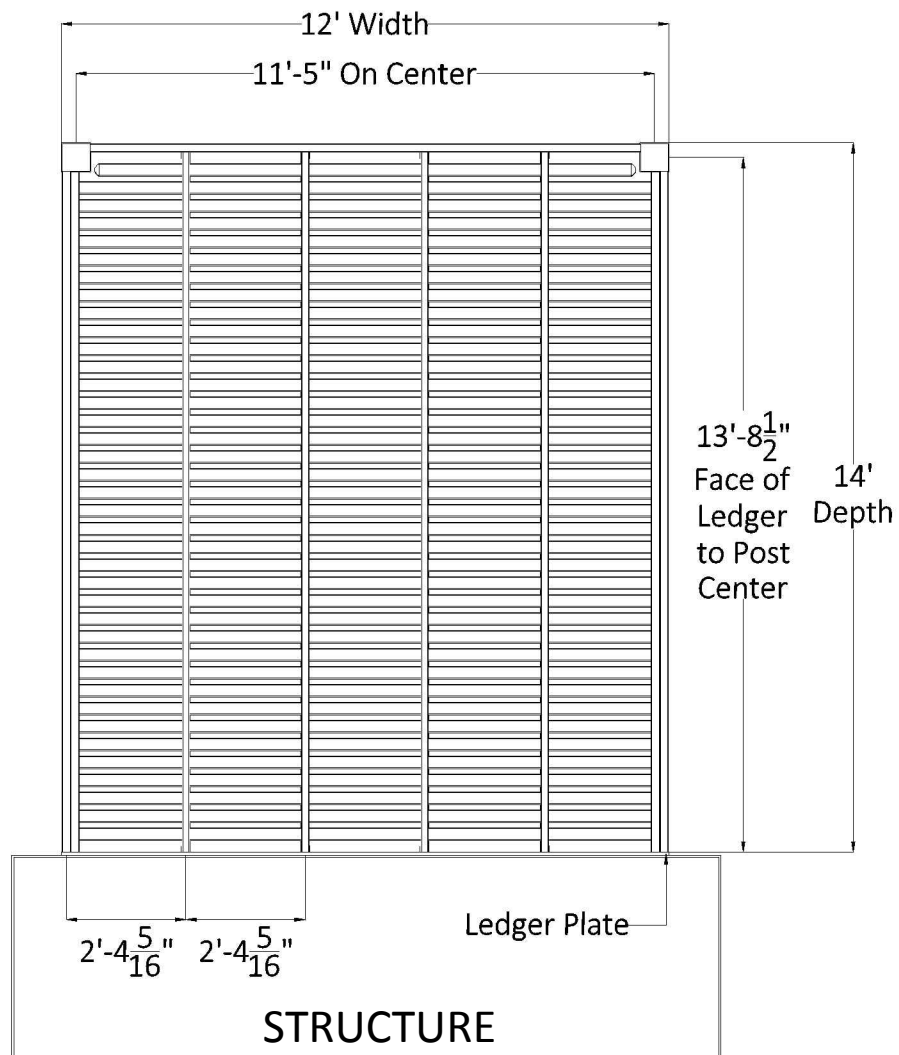

PLAN VIEW

FRONT ELEVATION

SIDE ELEVATION

14' x 12' ATTACHED PERGOLA

Heartlandpergolas.com

563-345-6745