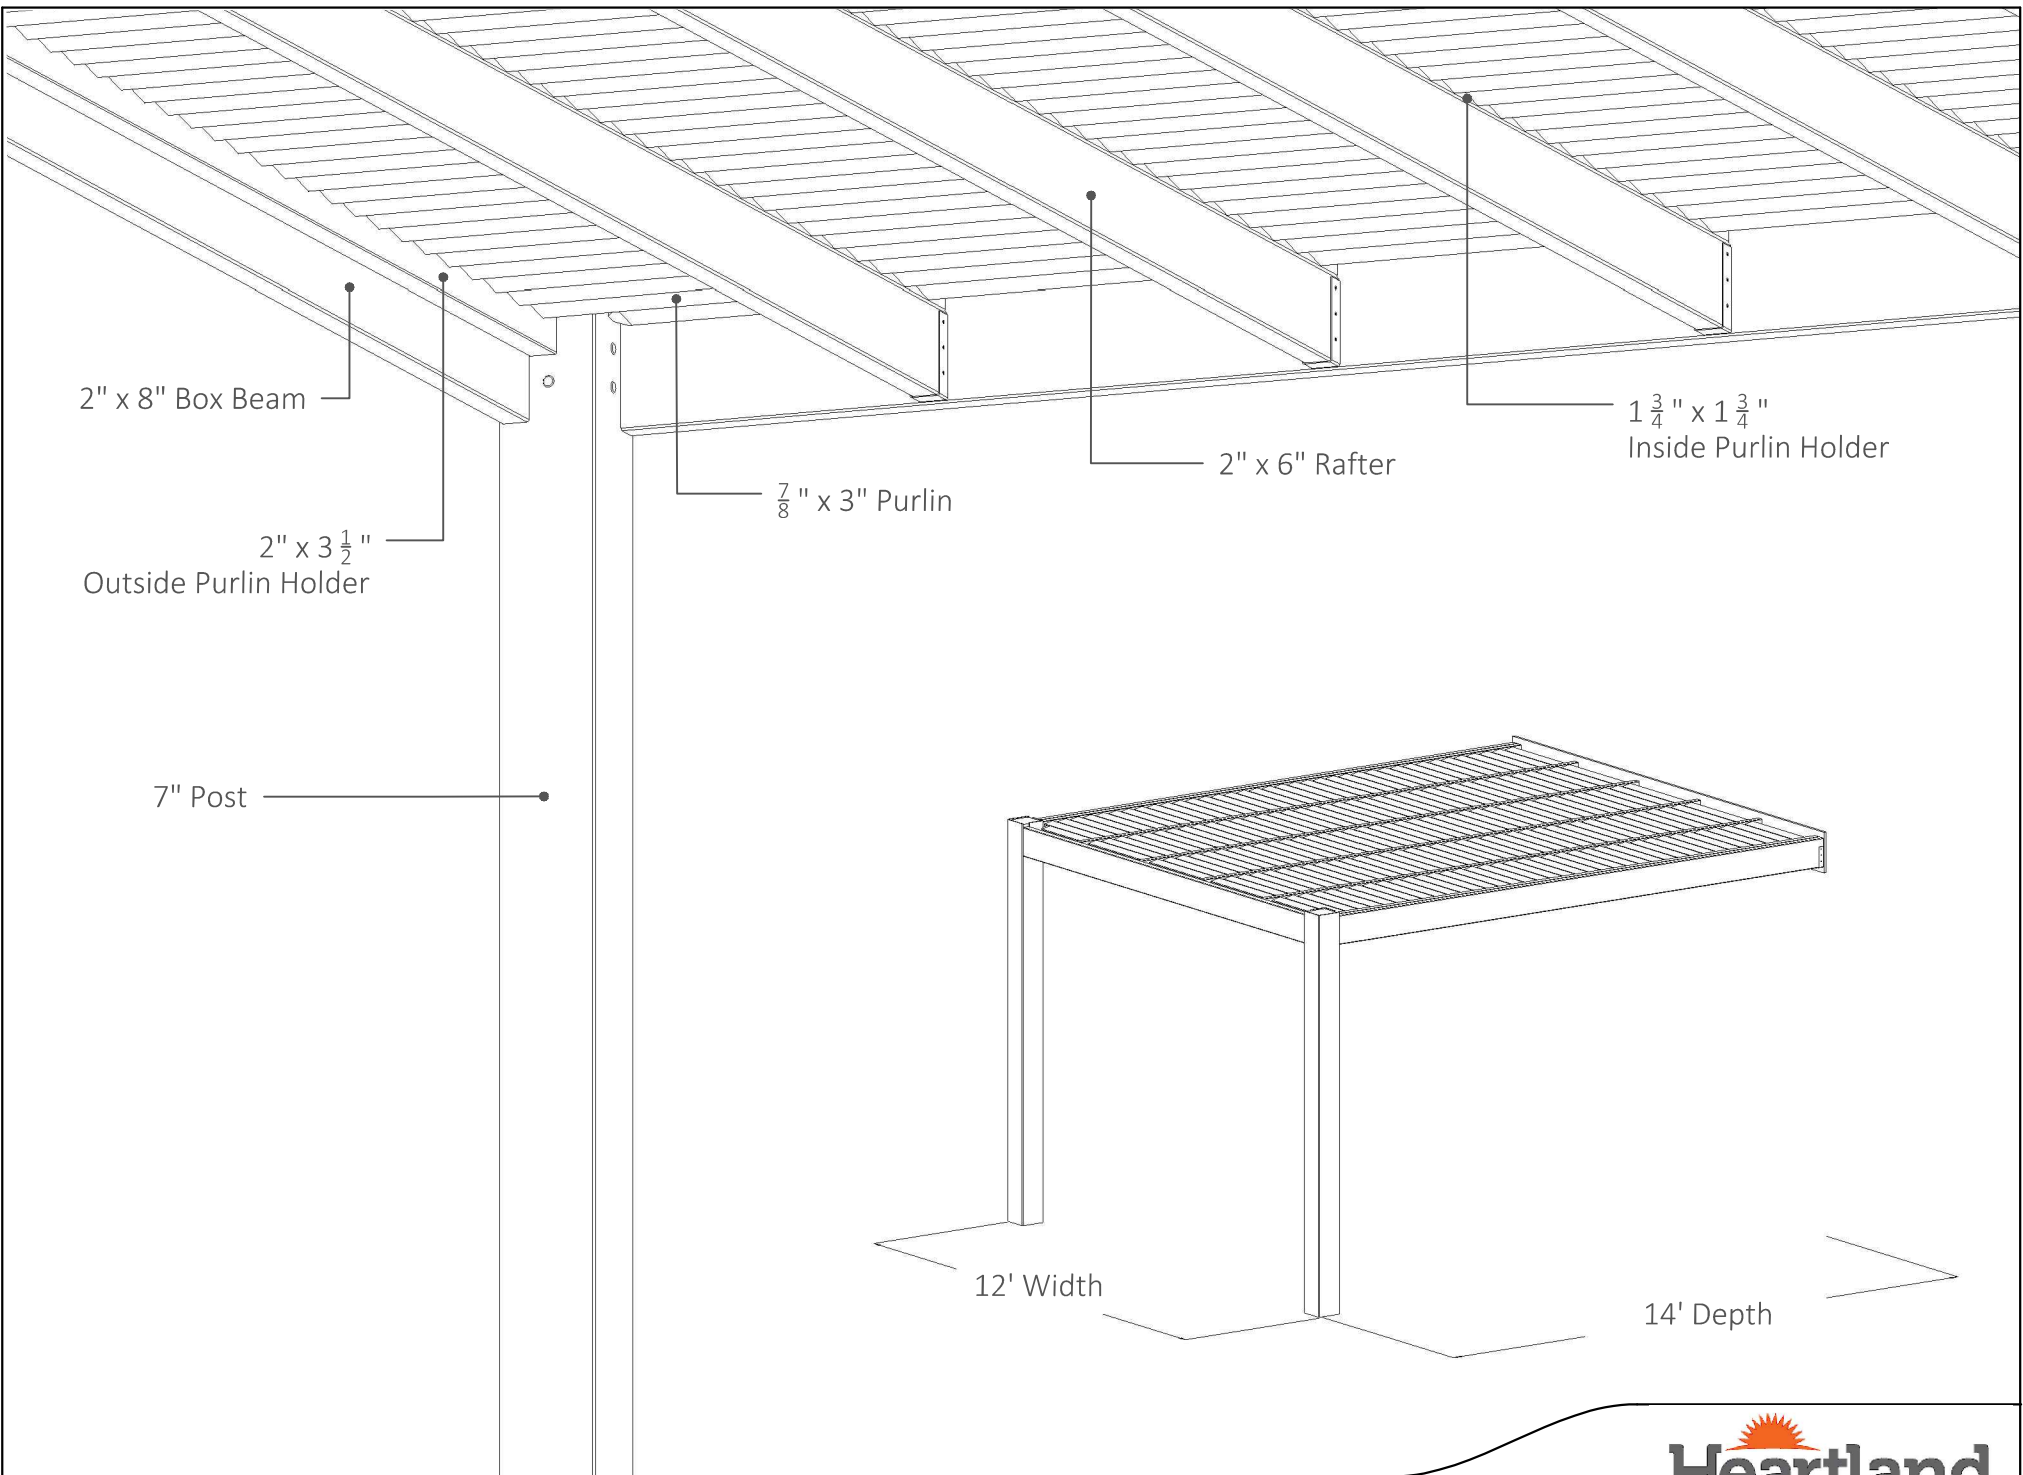

PLAN VIEW

FRONT ELEVATION

SIDE ELEVATION

14' x 12' ATTACHED PERGOLA

Heartlandpergolas.com

563-345-6745