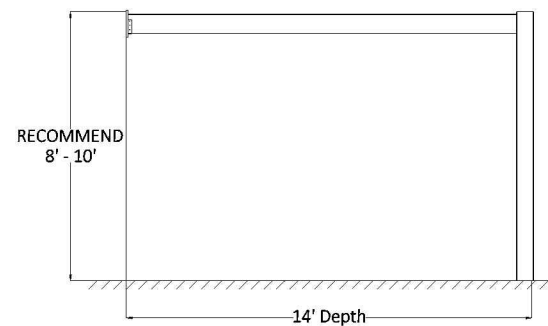

PLAN VIEW

FRONT ELEVATION

SIDE ELEVATION

14' x 12' ATTACHED PERGOLA

Heartlandpergolas.com

563-345-6745