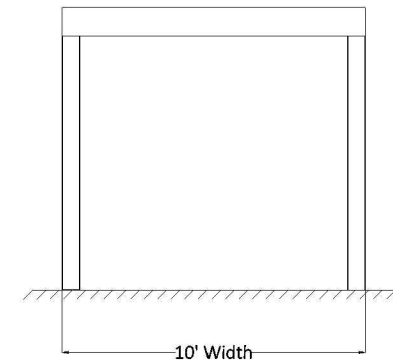

PLAN VIEW

FRONT ELEVATION

SIDE ELEVATION

16' x 10' ATTACHED PERGOLA

Heartlandpergolas.com

563-345-6745

Heartland
Pergolas