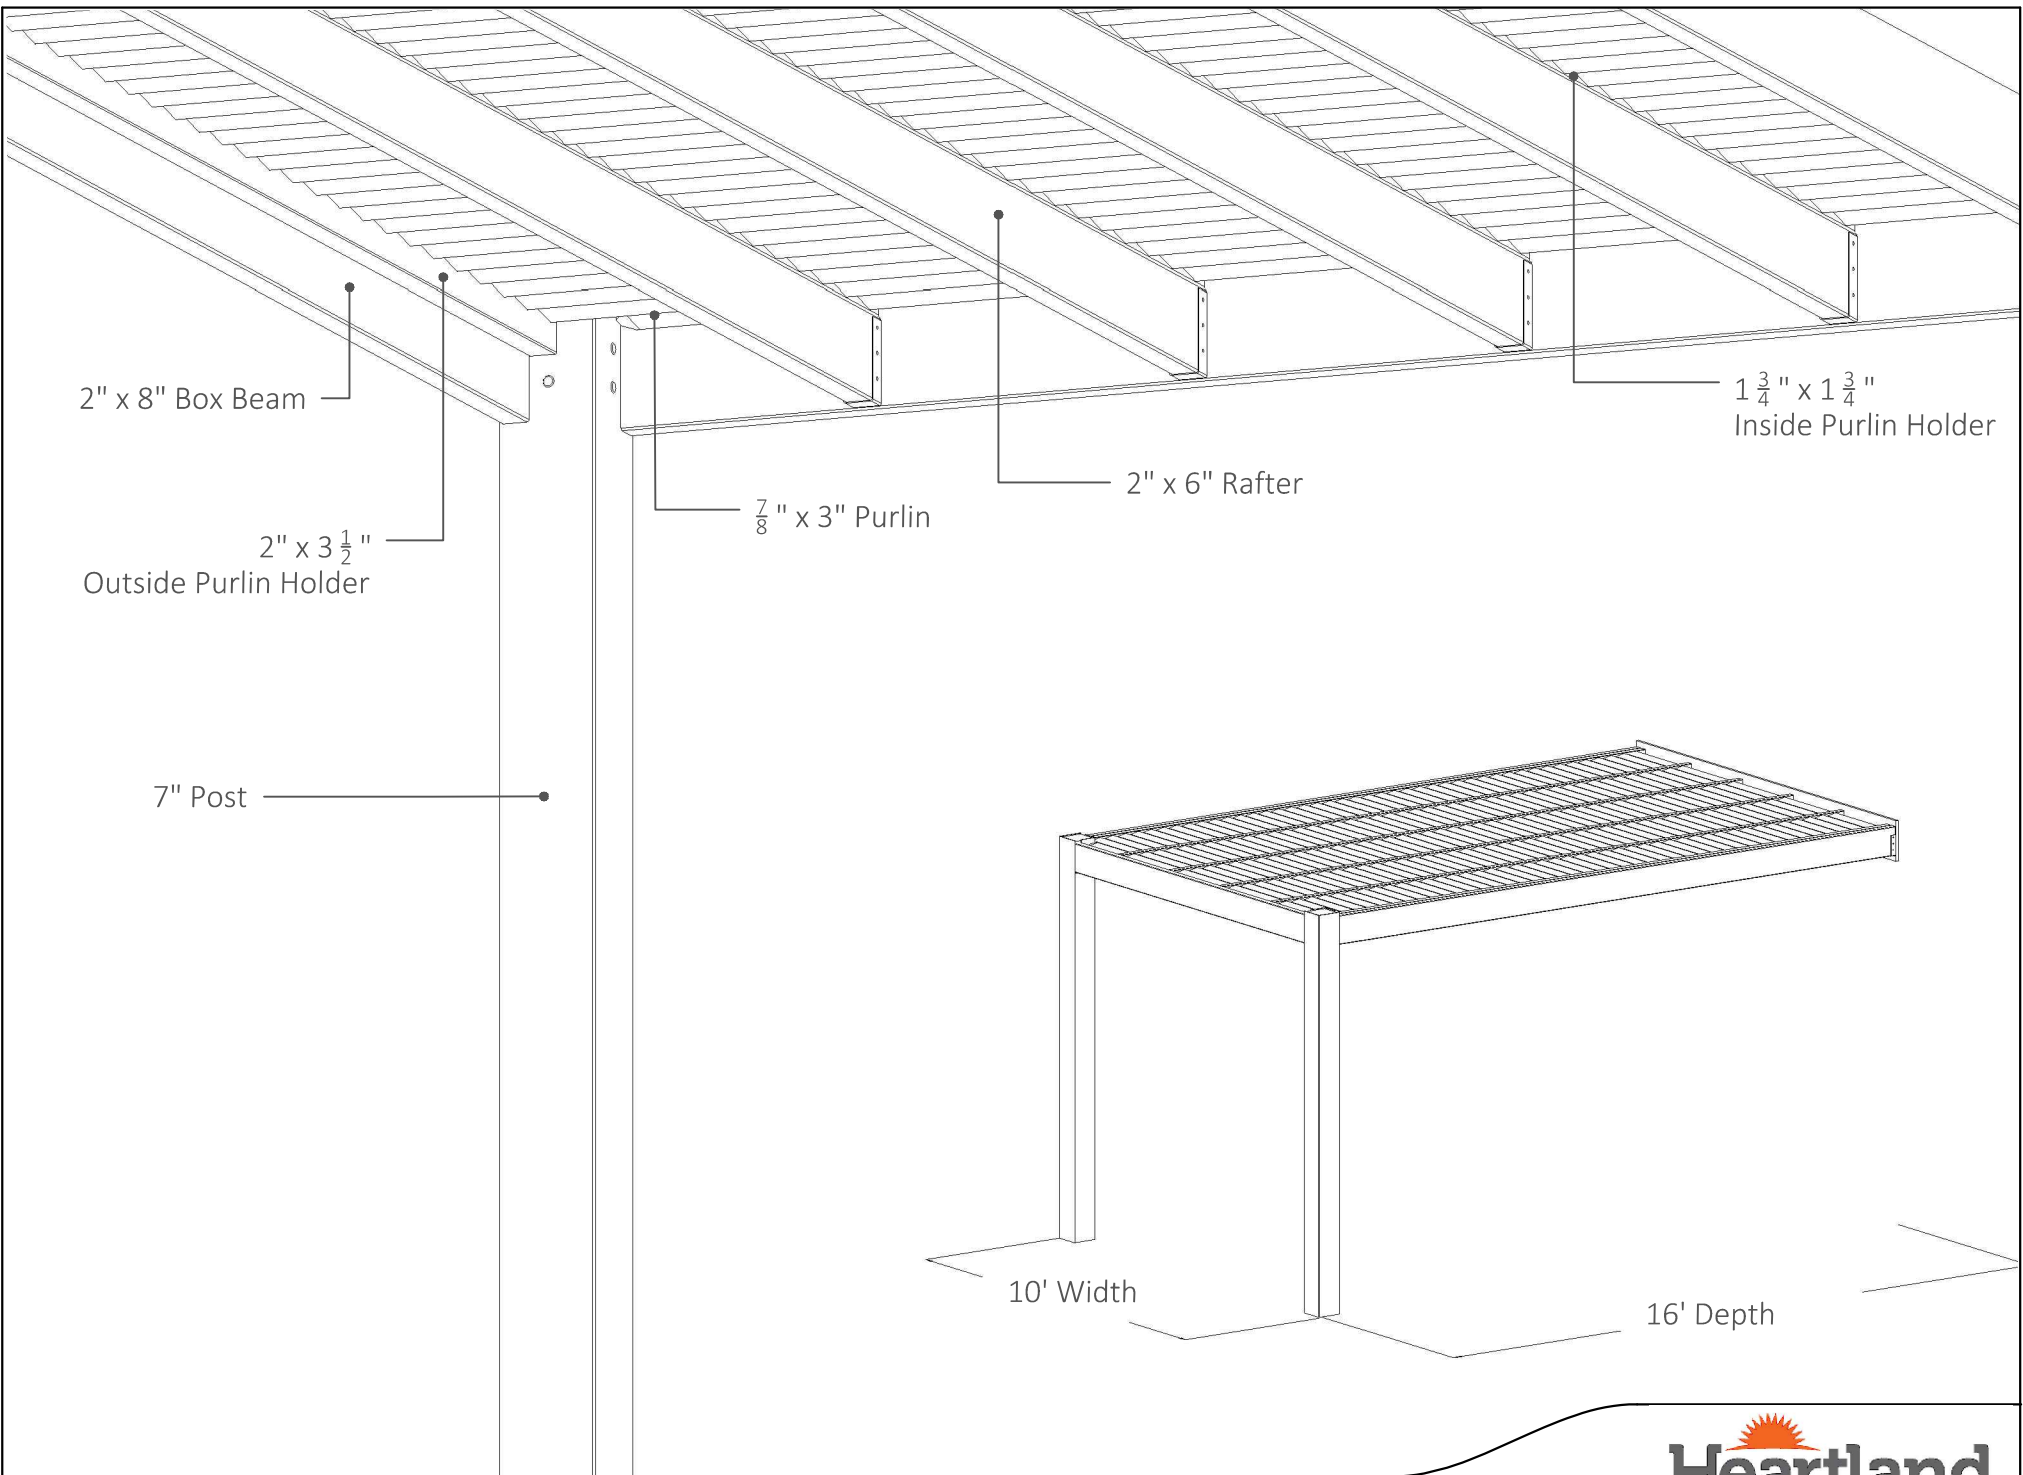

PLAN VIEW

FRONT ELEVATION

SIDE ELEVATION

16' x 10' ATTACHED PERGOLA

Heartlandpergolas.com

563-345-6745

Heartland
Pergolas