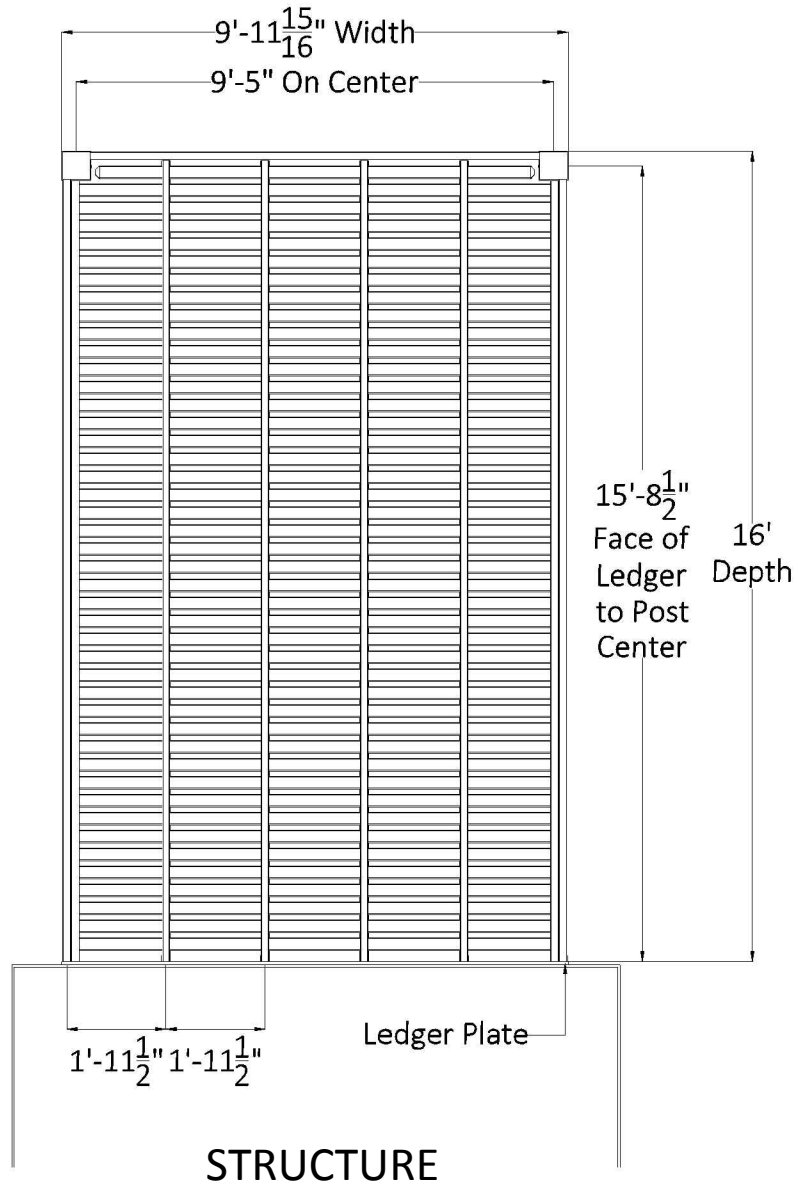

PLAN VIEW

FRONT ELEVATION

SIDE ELEVATION

16' x 10' ATTACHED PERGOLA

Heartlandpergolas.com

563-345-6745

Heartland
Pergolas