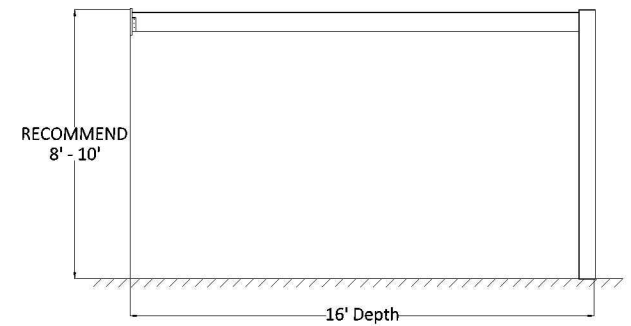

PLAN VIEW

FRONT ELEVATION

SIDE ELEVATION

16' x 10' ATTACHED PERGOLA

Heartlandpergolas.com

563-345-6745

Heartland
Pergolas