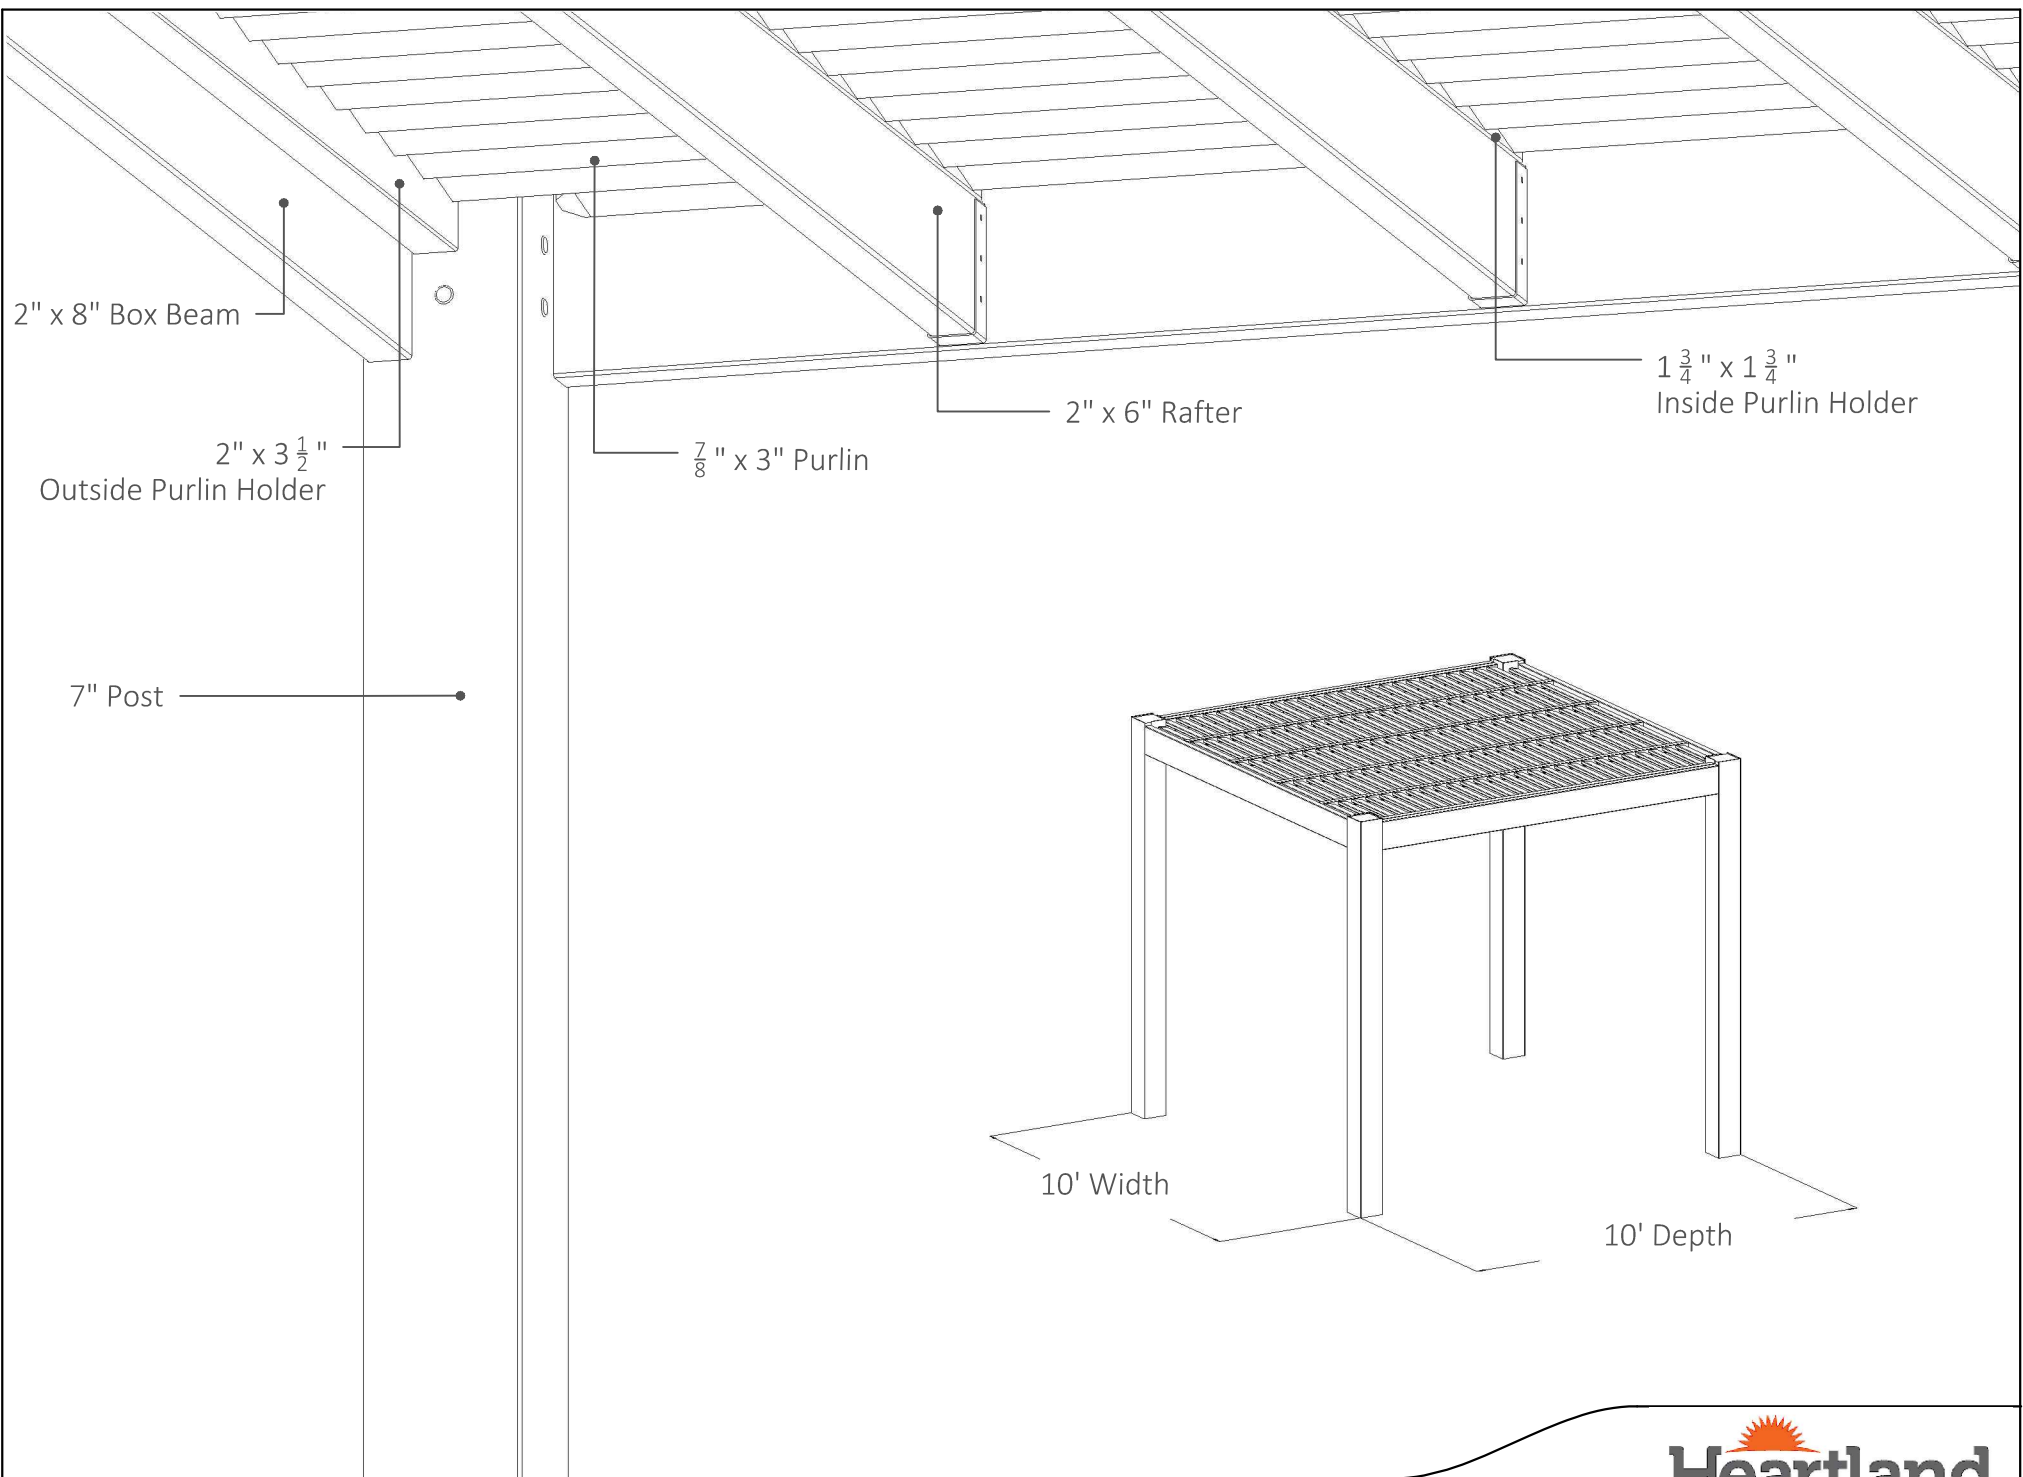

PLAN VIEW

FRONT ELEVATION

SIDE ELEVATION

10' x 10' FREESTANDING PERGOLA

Heartlandpergolas.com

563-345-6745