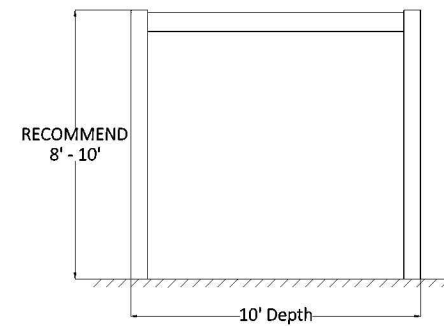

PLAN VIEW

FRONT ELEVATION

SIDE ELEVATION

10' x 10' FREESTANDING PERGOLA

Heartlandpergolas.com

563-345-6745