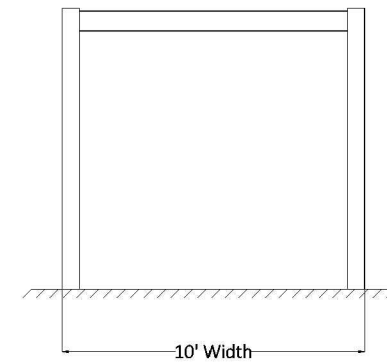

PLAN VIEW

FRONT ELEVATION

SIDE ELEVATION

10' x 10' FREESTANDING PERGOLA

Heartlandpergolas.com

563-345-6745