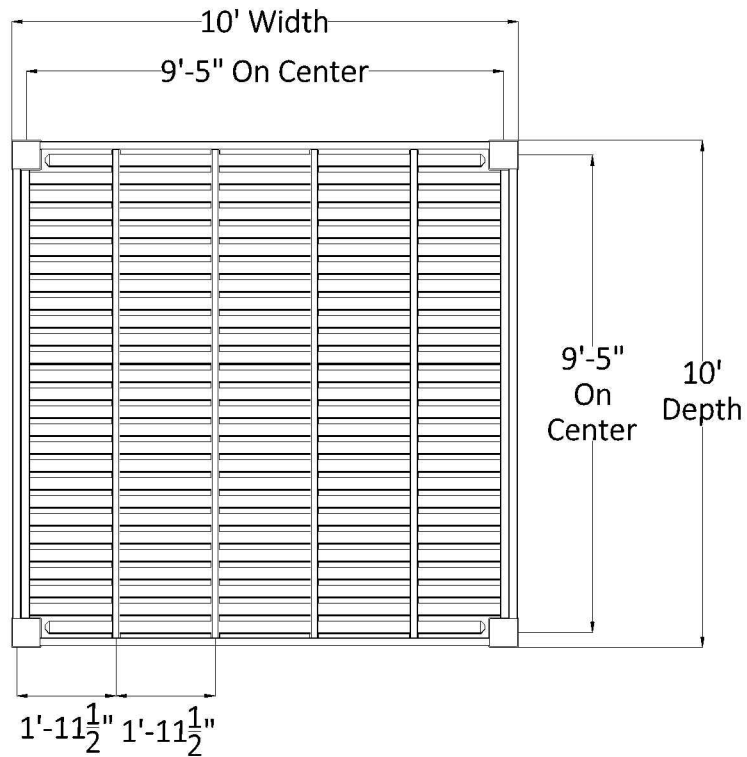

PLAN VIEW

FRONT ELEVATION

SIDE ELEVATION

10' x 10' FREESTANDING PERGOLA

Heartlandpergolas.com

563-345-6745