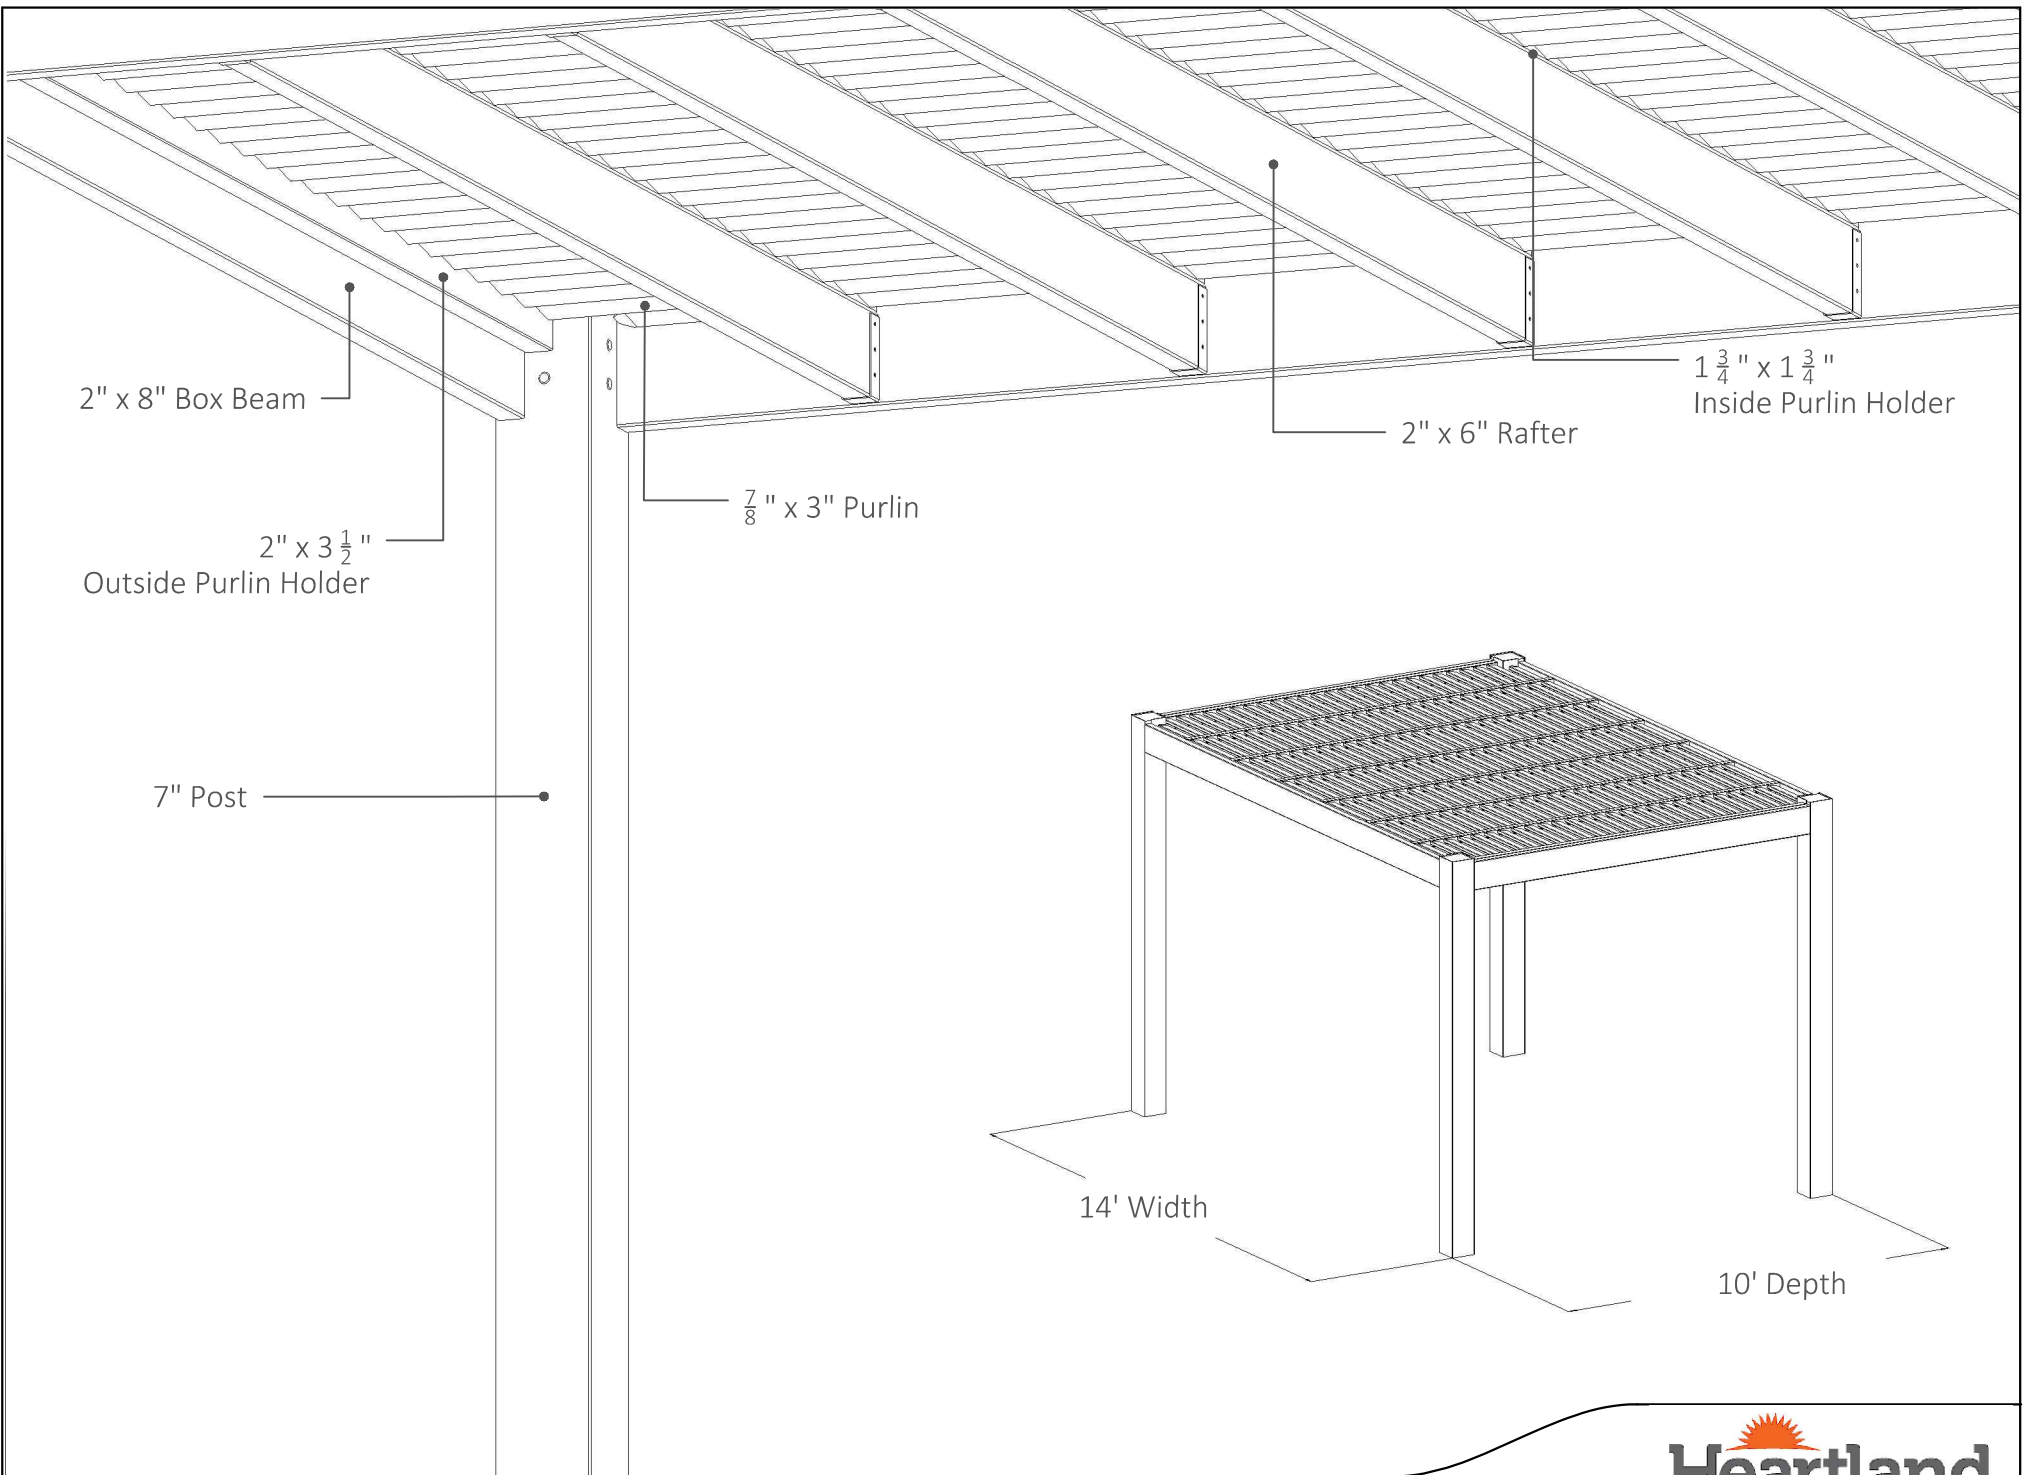

PLAN VIEW

FRONT ELEVATION

SIDE ELEVATION

10' x 14' FREESTANDING PERGOLA

Heartlandpergolas.com

563-345-6745