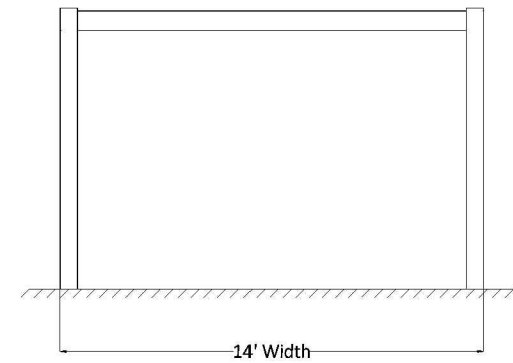

PLAN VIEW

FRONT ELEVATION

SIDE ELEVATION

10' x 14' FREESTANDING PERGOLA

Heartlandpergolas.com

563-345-6745