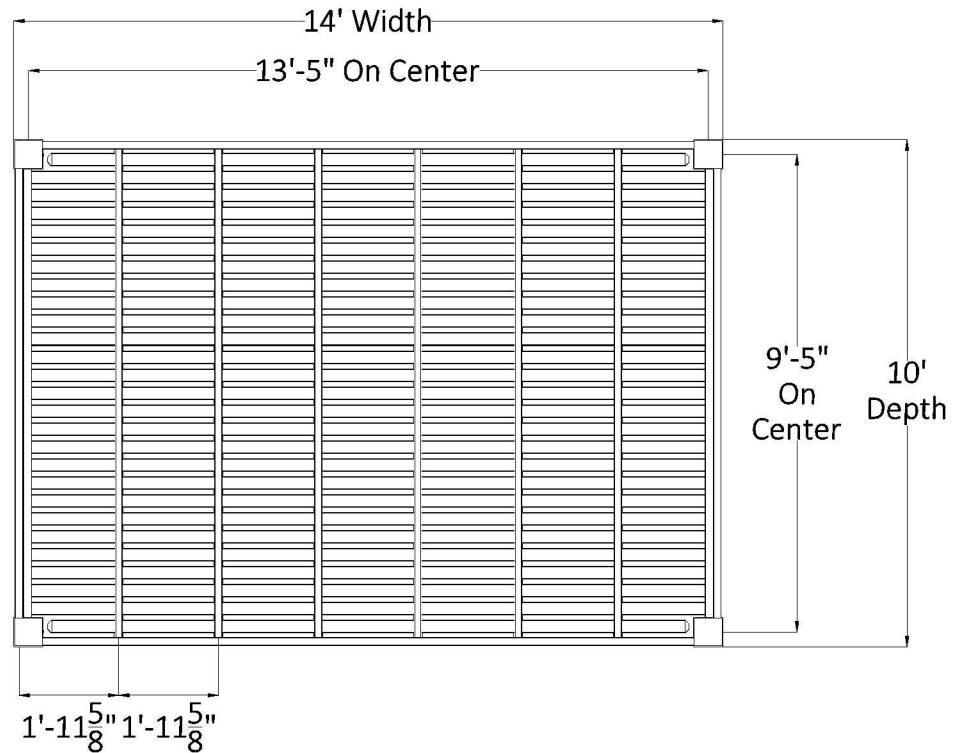

PLAN VIEW

FRONT ELEVATION

SIDE ELEVATION

10' x 14' FREESTANDING PERGOLA

Heartlandpergolas.com

563-345-6745