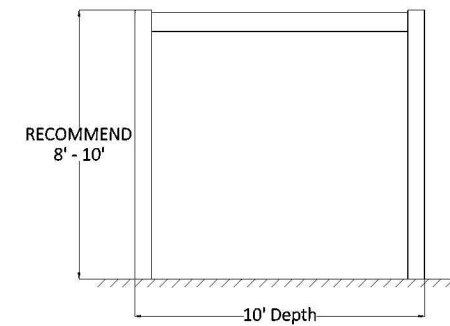

PLAN VIEW

FRONT ELEVATION

SIDE ELEVATION

10' x 14' FREESTANDING PERGOLA

Heartlandpergolas.com

563-345-6745