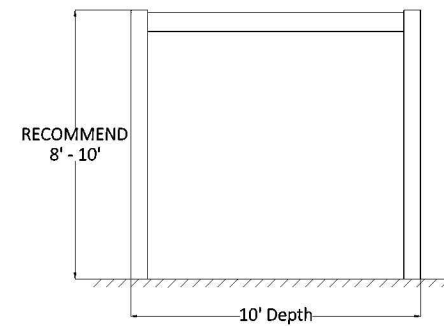

PLAN VIEW

FRONT ELEVATION

SIDE ELEVATION

10' x 16' FREESTANDING PERGOLA

Heartlandpergolas.com

563-345-6745

Heartland
Pergolas