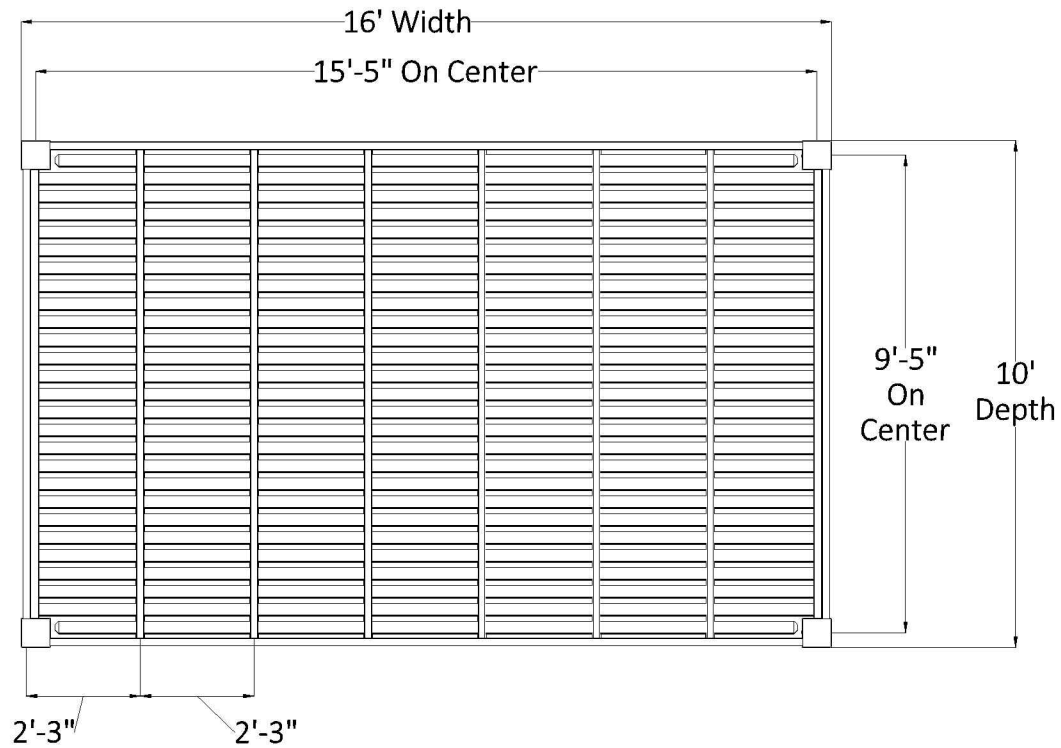

PLAN VIEW

FRONT ELEVATION

SIDE ELEVATION

10' x 16' FREESTANDING PERGOLA

Heartlandpergolas.com

563-345-6745

Heartland
Pergolas