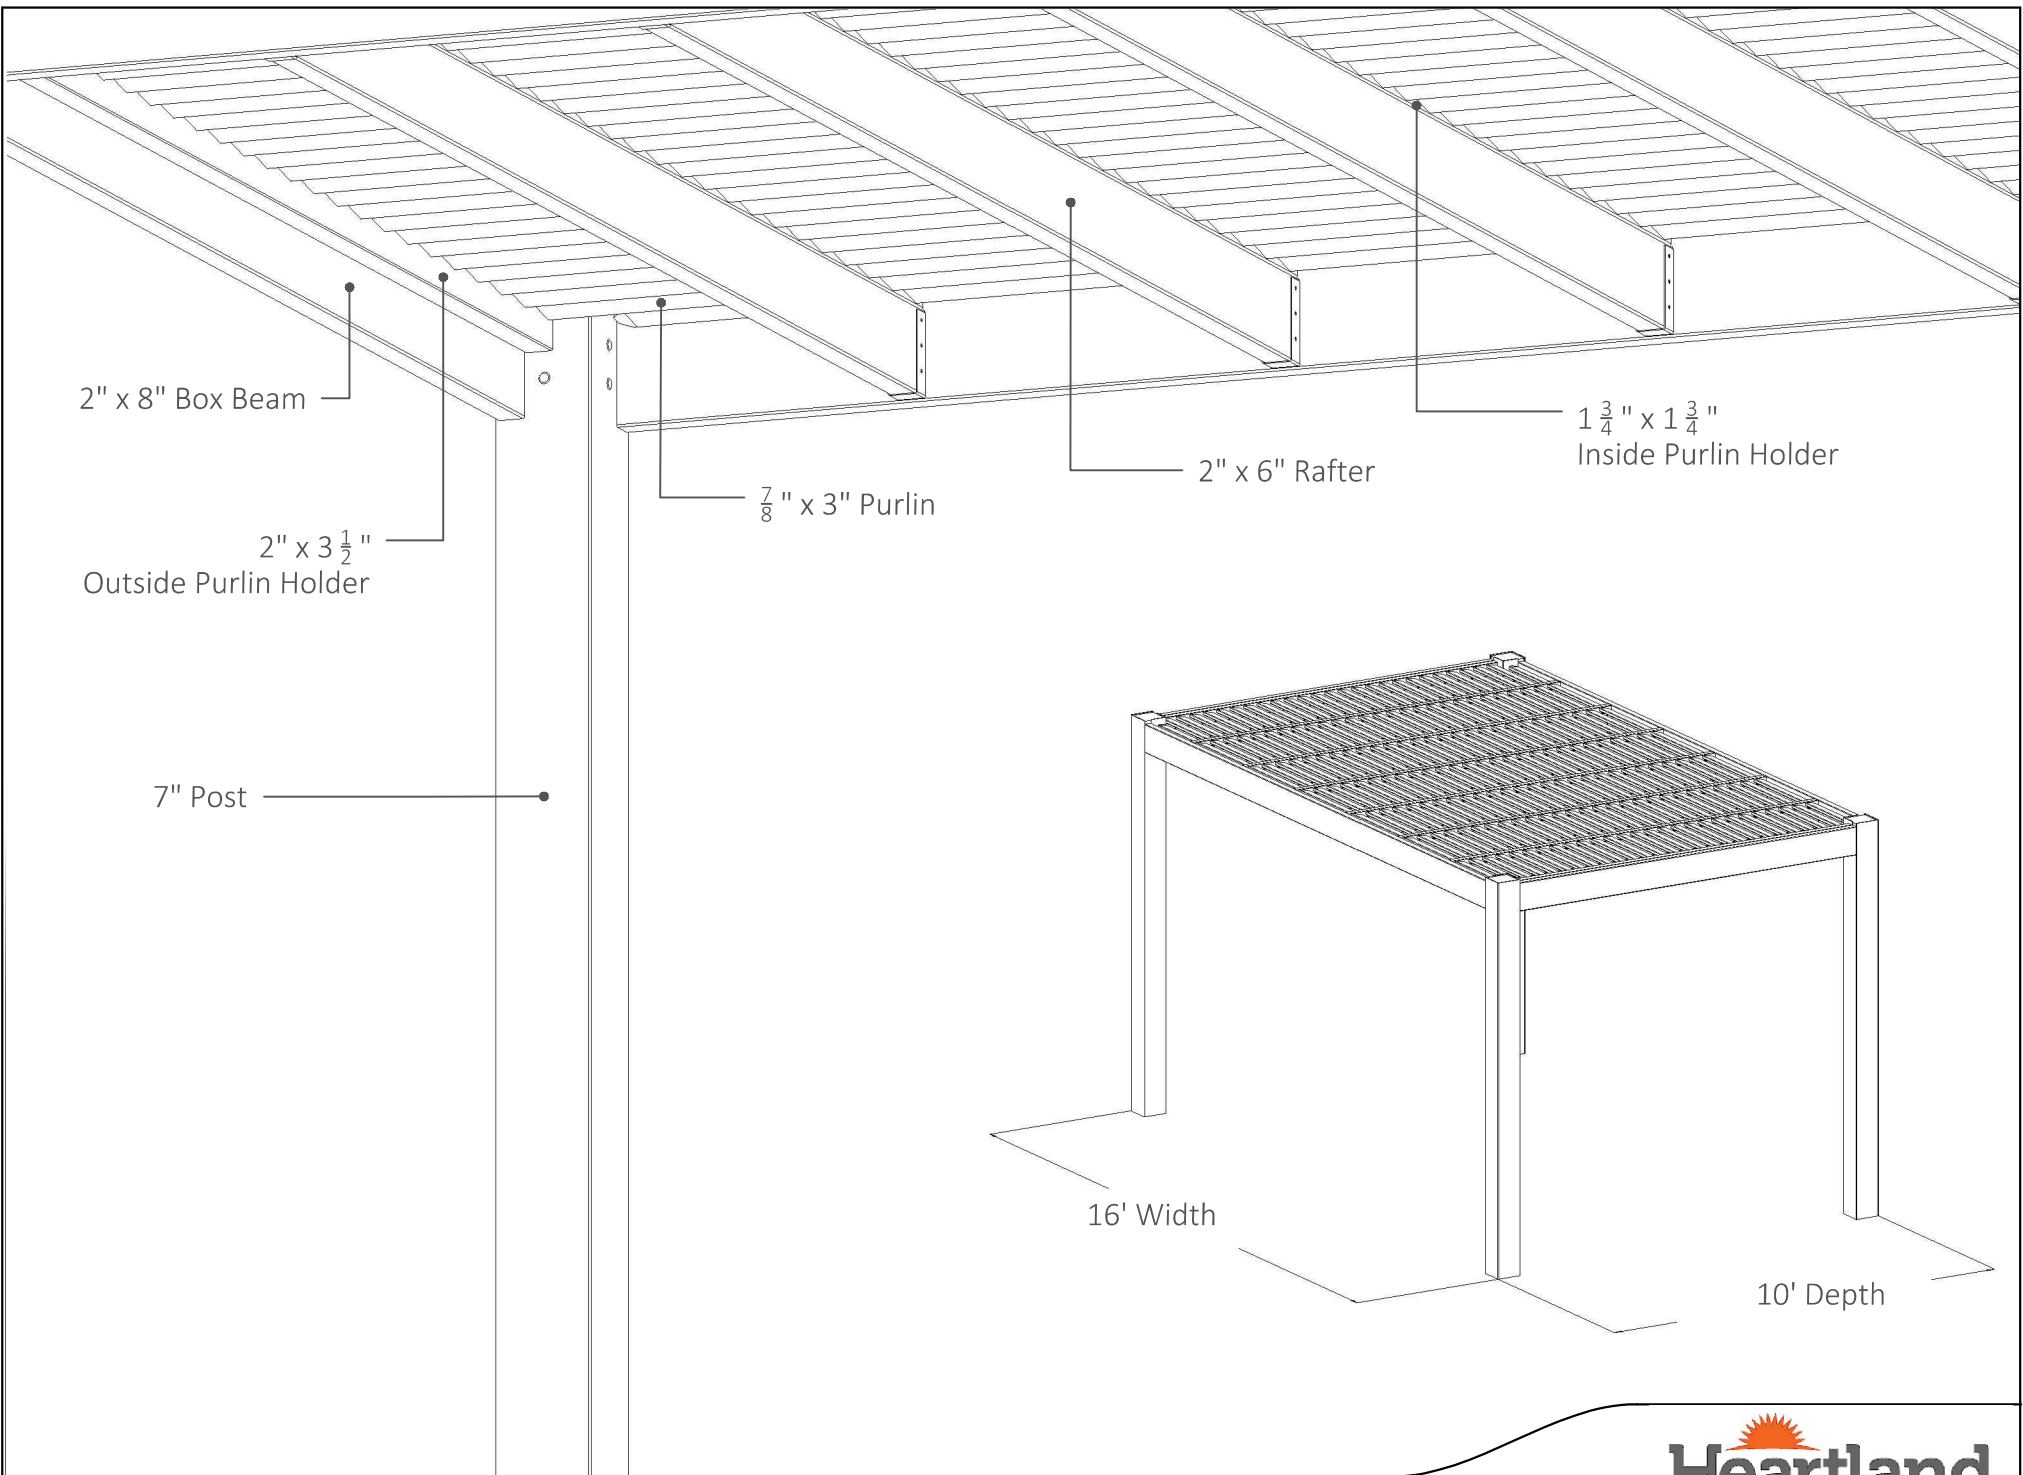

PLAN VIEW

FRONT ELEVATION

SIDE ELEVATION

10' x 16' FREESTANDING PERGOLA

Heartlandpergolas.com

563-345-6745

Heartland
Pergolas