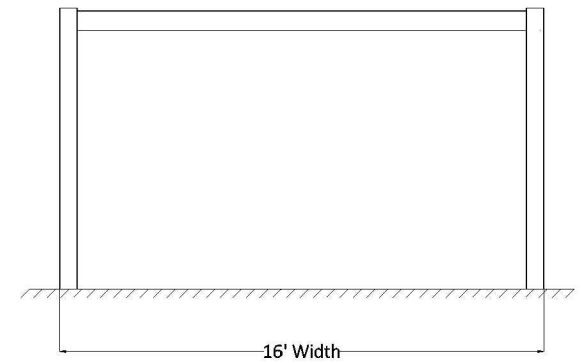

PLAN VIEW

FRONT ELEVATION

SIDE ELEVATION

10' x 16' FREESTANDING PERGOLA

Heartlandpergolas.com

563-345-6745

Heartland
Pergolas